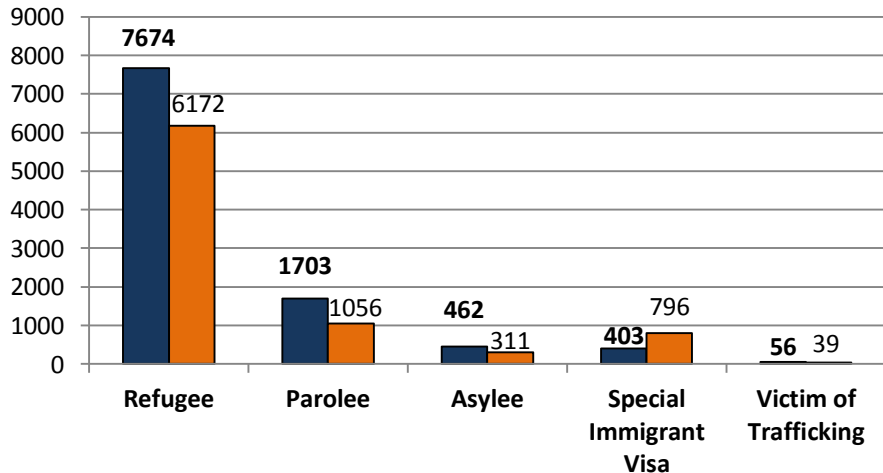

Texas Refugee Program FY2013

Texas FY13 Refugee Arrivals by Month

Texas received 10,298 arrivals in FY2013

- A 23% increase from FY2012

Texas resettled 11% of all refugees nationwide.

Arrivals originated from 65 countries

- Arrivals from Bhutan decreased by 32%

- Arrivals from Cuba increased by 68%

Texas Refugee Program Arrivals by Status FY13 vs. FY12

Texas FY13 Refugee Program Arrivals by County

Texas FY13 Refugee Program Arrivals by County