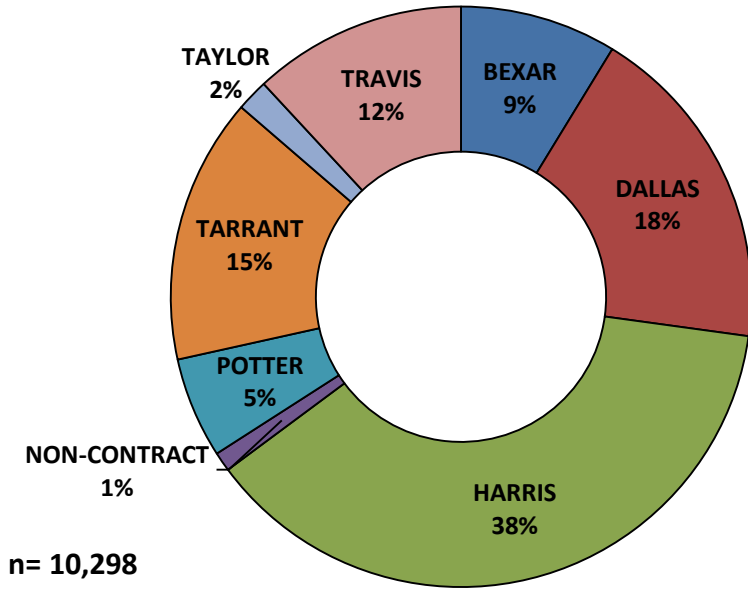

Texas Refugee Program FY2013

Texas FY13 Refugee Arrivals by Month

Texas received 10,298 arrivals in FY2013

- A 23% increase from FY2012

Texas resettled 11% of all refugees nationwide.

Arrivals originated from 65 countries

- Arrivals from Bhutan decreased by 32%

- Arrivals from Cuba increased by 68%

Texas Refugee Program Arrivals by Status FY13 vs. FY12

Texas FY13 Refugee Program Arrivals by County

Texas FY13 Refugee Program Arrivals by County

Texas FY13 Refugee Program Arrivals by Country (≥1%)