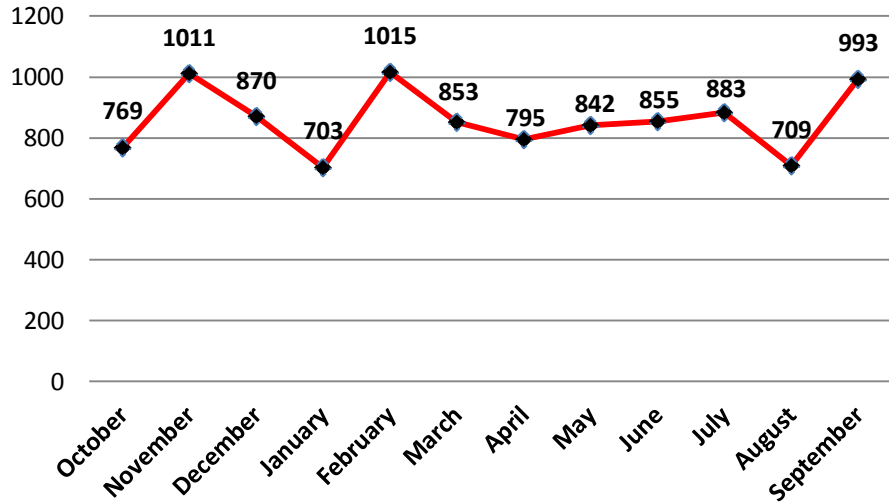

Texas Refugee Program FY2013

Texas FY13 Refugee Arrivals by Month

Texas received 10,298 arrivals in FY2013

- A 23% increase from FY2012

Texas resettled 11% of all refugees nationwide.

Arrivals originated from 65 countries

- Arrivals from Bhutan decreased by 32%

- Arrivals from Cuba increased by 68%

Texas Refugee Program Arrivals by Status FY13 vs. FY12

Texas FY13 Refugee Program Arrivals by County

Texas FY13 Refugee Program Arrivals by County