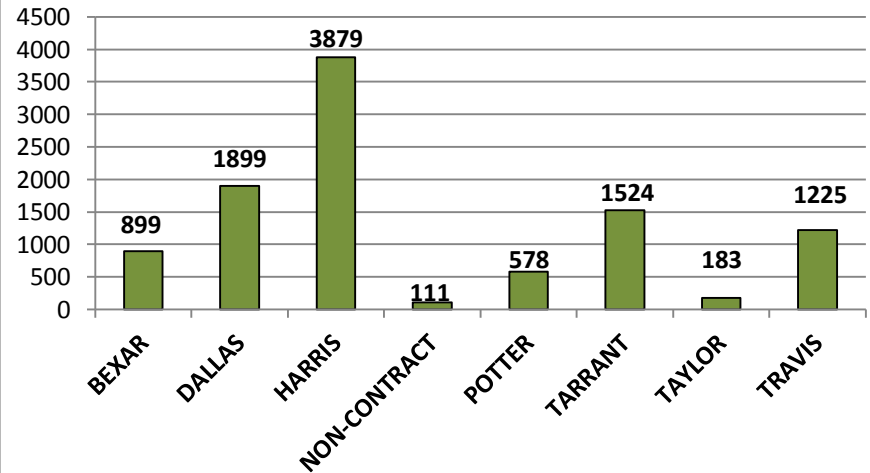

Texas Refugee Program FY2013

Texas FY13 Refugee Arrivals by Month

Texas received 10,298 arrivals in FY2013

- A 23% increase from FY2012

Texas resettled 11% of all refugees nationwide.

Arrivals originated from 65 countries

- Arrivals from Bhutan decreased by 32%

- Arrivals from Cuba increased by 68%

Texas Refugee Program Arrivals by Status FY13 vs. FY12

Texas FY13 Refugee Program Arrivals by County

Texas FY13 Refugee Program Arrivals by County